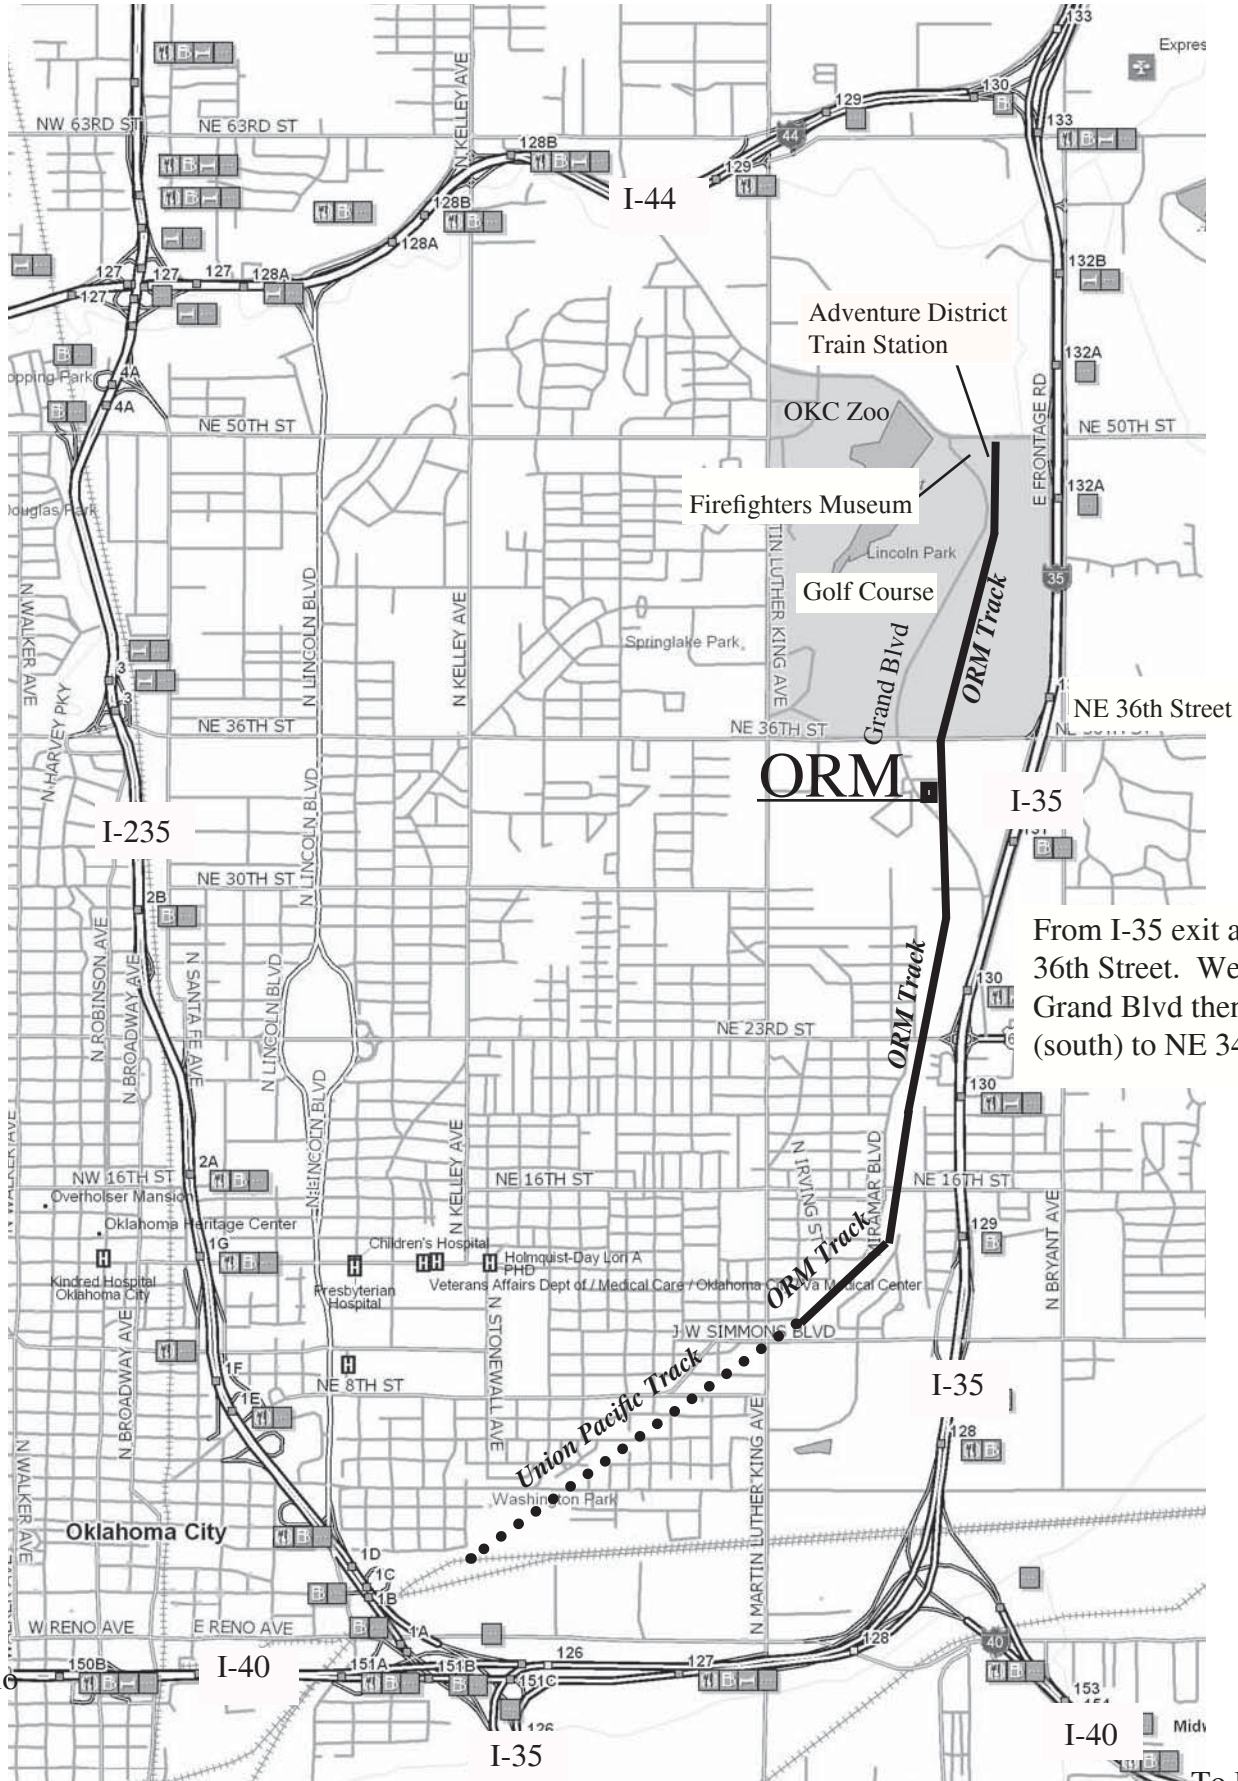

Map to Oklahoma Railway Museum (ORM)

To Tulsa & Wichita

From I-35 exit at NE 36th Street. West to Grand Blvd then left (south) to NE 34th.

To Amarillo

To Dallas

To Fort Smith